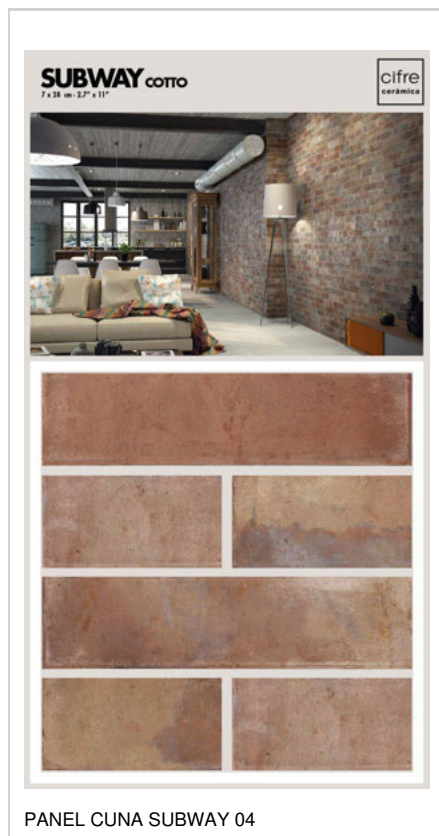

## COTTO

SUBWAY COTTO | 7x28 (2,8"x11")  
G.114 | Porcelain | White body tile

## NATURE

SUBWAY NATURE | 7x28 (2,8"x11")  
G.114 | Porcelain | White body tile

PEARL

---

SUBWAY PEARL | 7x28 (2,8"x11")  
G.114 | Porcelain | White body tile

TERRA

---

SUBWAY TERRA | 7x28 (2,8"x11")  
G.114 | Porcelain | White body tile

WHITE

---

SUBWAY WHITE | 7x28 (2,8"x11")  
G.114 | Porcelain | White body tile

PHOTO GALLERY

BOARDS

DISPLAYS

CUNA SUBWAY

EXPOSITOR MALAGA 24