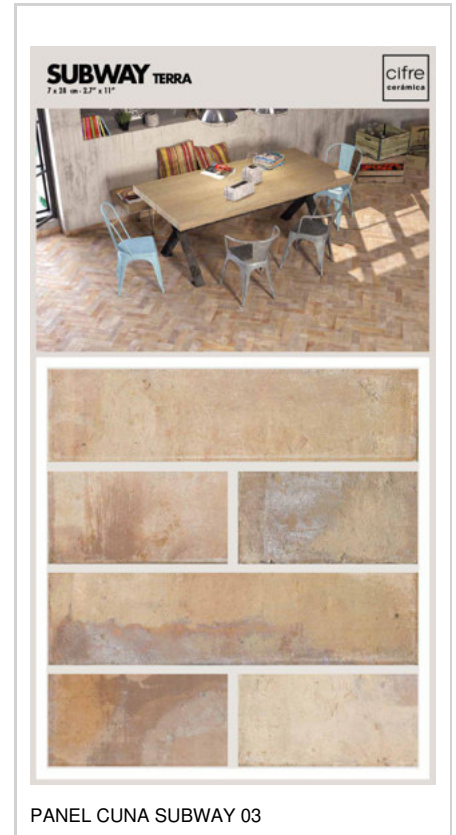

## COTTO

SUBWAY COTTO | 7x28 (2,8"x11")  
G.114 | Porcelain | White body tile

## NATURE

SUBWAY NATURE | 7x28 (2,8"x11")  
G.114 | Porcelain | White body tile

PEARL

---

SUBWAY PEARL | 7x28 (2,8"x11")  
G.114 | Porcelain | White body tile

TERRA

---

SUBWAY TERRA | 7x28 (2,8"x11")  
G.114 | Porcelain | White body tile

WHITE

---

SUBWAY WHITE | 7x28 (2,8"x11")  
G.114 | Porcelain | White body tile

PHOTO GALLERY

BOARDS

DISPLAYS

CUNA SUBWAY

EXPOSITOR MALAGA 24