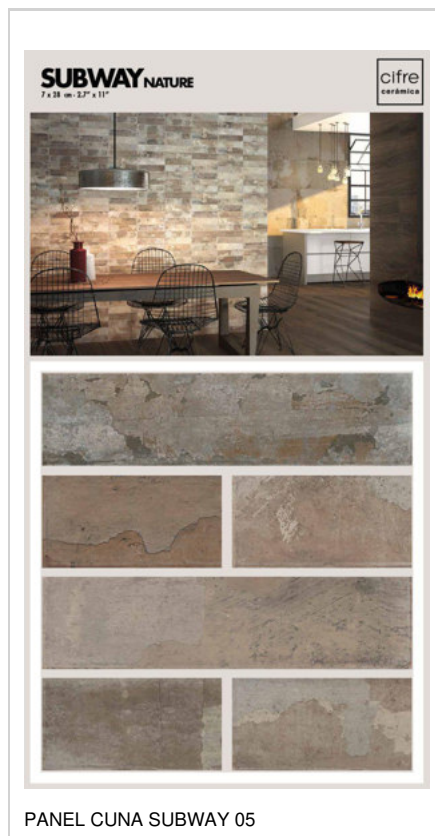

## COTTO

SUBWAY COTTO | 7x28 (2,8"x11")  
G.114 | Porcelain | White body tile

## NATURE

SUBWAY NATURE | 7x28 (2,8"x11")  
G.114 | Porcelain | White body tile

PEARL

---

SUBWAY PEARL | 7x28 (2,8"x11")  
G.114 | Porcelain | White body tile

TERRA

---

SUBWAY TERRA | 7x28 (2,8"x11")  
G.114 | Porcelain | White body tile

WHITE

---

SUBWAY WHITE | 7x28 (2,8"x11")  
G.114 | Porcelain | White body tile

PHOTO GALLERY

BOARDS

DISPLAYS

CUNA SUBWAY

EXPOSITOR MALAGA 24