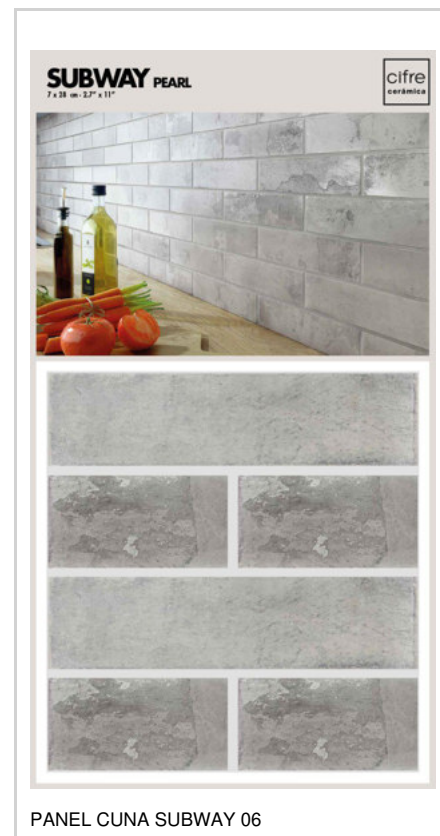

## COTTO

SUBWAY COTTO | 7x28 (2,8"x11")  
G.114 | Porcelain | White body tile

## NATURE

SUBWAY NATURE | 7x28 (2,8"x11")  
G.114 | Porcelain | White body tile

PEARL

---

SUBWAY PEARL | 7x28 (2,8"x11")  
G.114 | Porcelain | White body tile

TERRA

---

SUBWAY TERRA | 7x28 (2,8"x11")  
G.114 | Porcelain | White body tile

WHITE

---

SUBWAY WHITE | 7x28 (2,8"x11")  
G.114 | Porcelain | White body tile

PHOTO GALLERY

BOARDS

DISPLAYS

CUNA SUBWAY

EXPOSITOR MALAGA 24