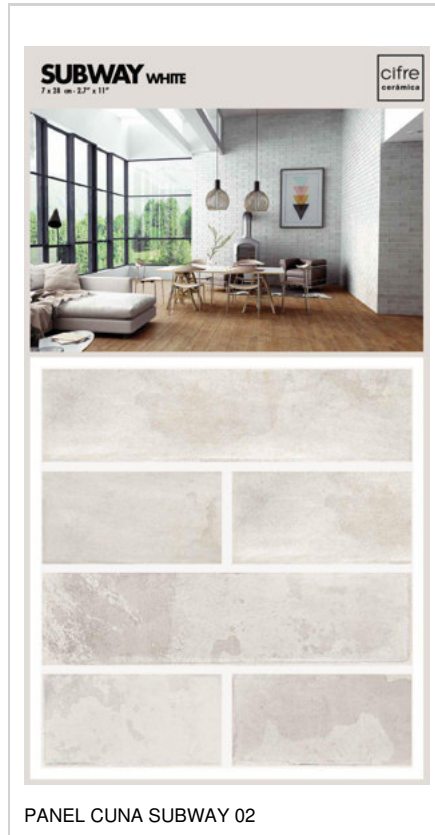

---

**SERIES  
SUBWAY**

---

7x28 (2,8"x11")

## COTTO

SUBWAY COTTO | 7x28 (2,8"x11")  
G.114 | Porcelain | White body tile

## NATURE

SUBWAY NATURE | 7x28 (2,8"x11")  
G.114 | Porcelain | White body tile

PEARL

---

SUBWAY PEARL | 7x28 (2,8"x11")  
G.114 | Porcelain | White body tile

TERRA

---

SUBWAY TERRA | 7x28 (2,8"x11")  
G.114 | Porcelain | White body tile

WHITE

---

SUBWAY WHITE | 7x28 (2,8"x11")  
G.114 | Porcelain | White body tile

PHOTO GALLERY

BOARDS

DISPLAYS

CUNA SUBWAY

EXPOSITOR MALAGA 24