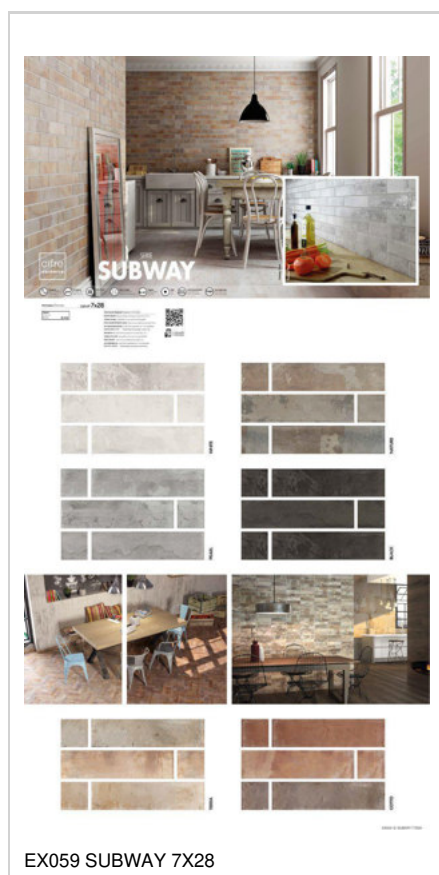

---

**SERIES  
SUBWAY**

---

7x28 (2,8"x11")

## COTTO

SUBWAY COTTO | 7x28 (2,8"x11")  
G.114 | Porcelain | White body tile

## NATURE

SUBWAY NATURE | 7x28 (2,8"x11")  
G.114 | Porcelain | White body tile

PEARL

---

SUBWAY PEARL | 7x28 (2,8"x11")  
G.114 | Porcelain | White body tile

TERRA

---

SUBWAY TERRA | 7x28 (2,8"x11")  
G.114 | Porcelain | White body tile

WHITE

---

SUBWAY WHITE | 7x28 (2,8"x11")  
G.114 | Porcelain | White body tile

PHOTO GALLERY

BOARDS

DISPLAYS

CUNA SUBWAY

EXPOSITOR MALAGA 24