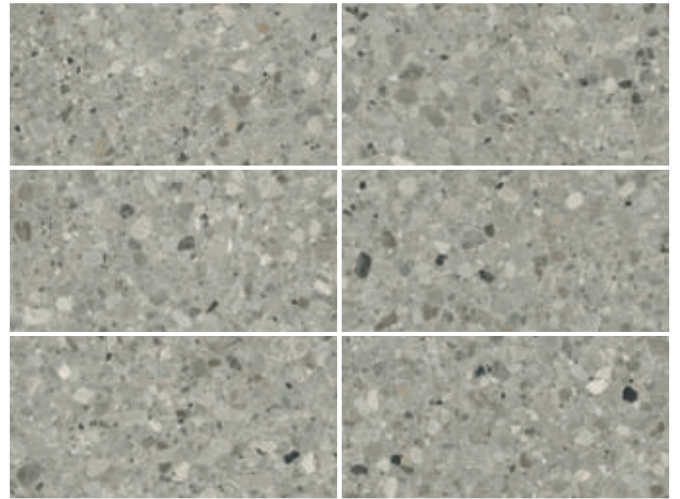

CODE 2

Variationsvielfalt | Shade variation | Variation chromatique

rock light