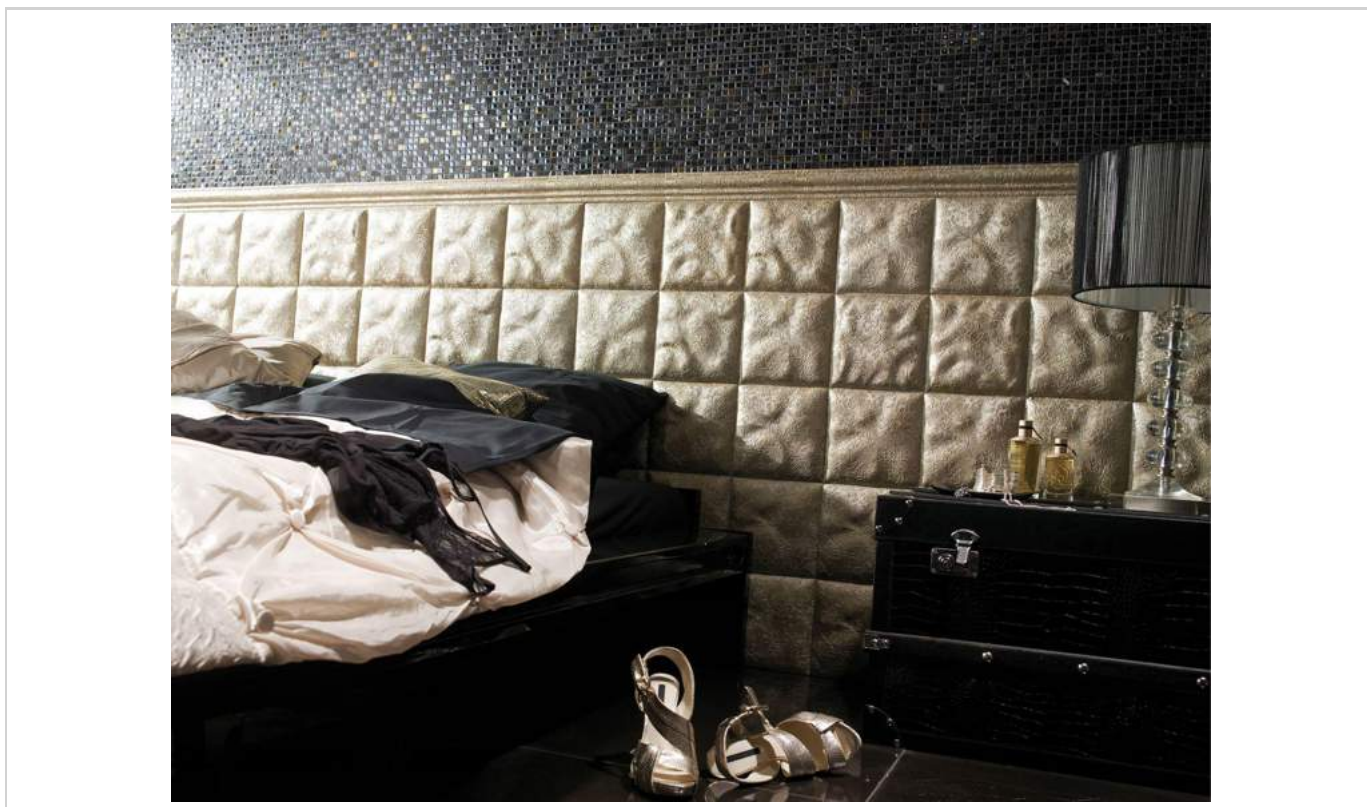

MURETTO CROSS WHITE | 30x30 (12"x12")  
SP.2040 | Wall | Others

MALLA METALIS WHITE | 30,1x30,1 (12"x12")  
SP.2050 | Wall

MOSAICO SAHARA MARBLE | 30x30 (12"x12")  
SP.2037 | Wall | Others

PHOTO GALLERY

BOARDS