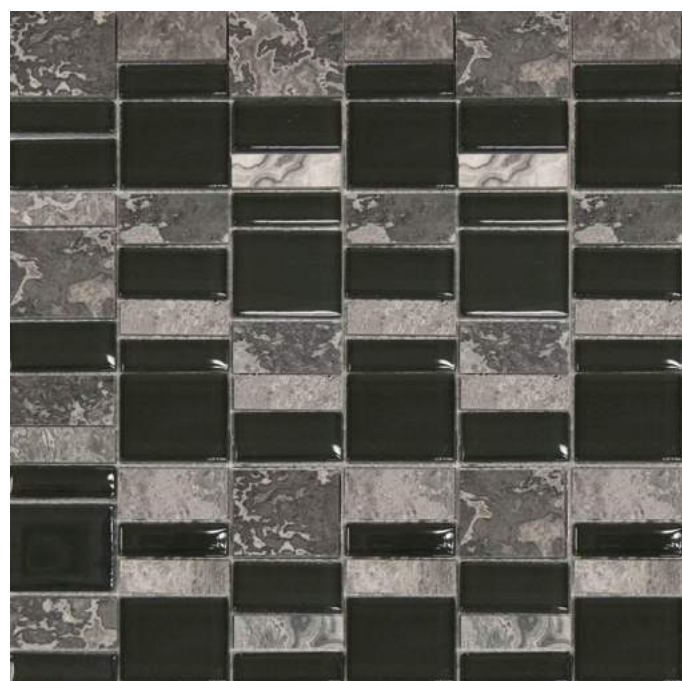

MOSAICO SAHARA MARBLE | 30x30 (12"x12")
SP.2037 | Wall | Others