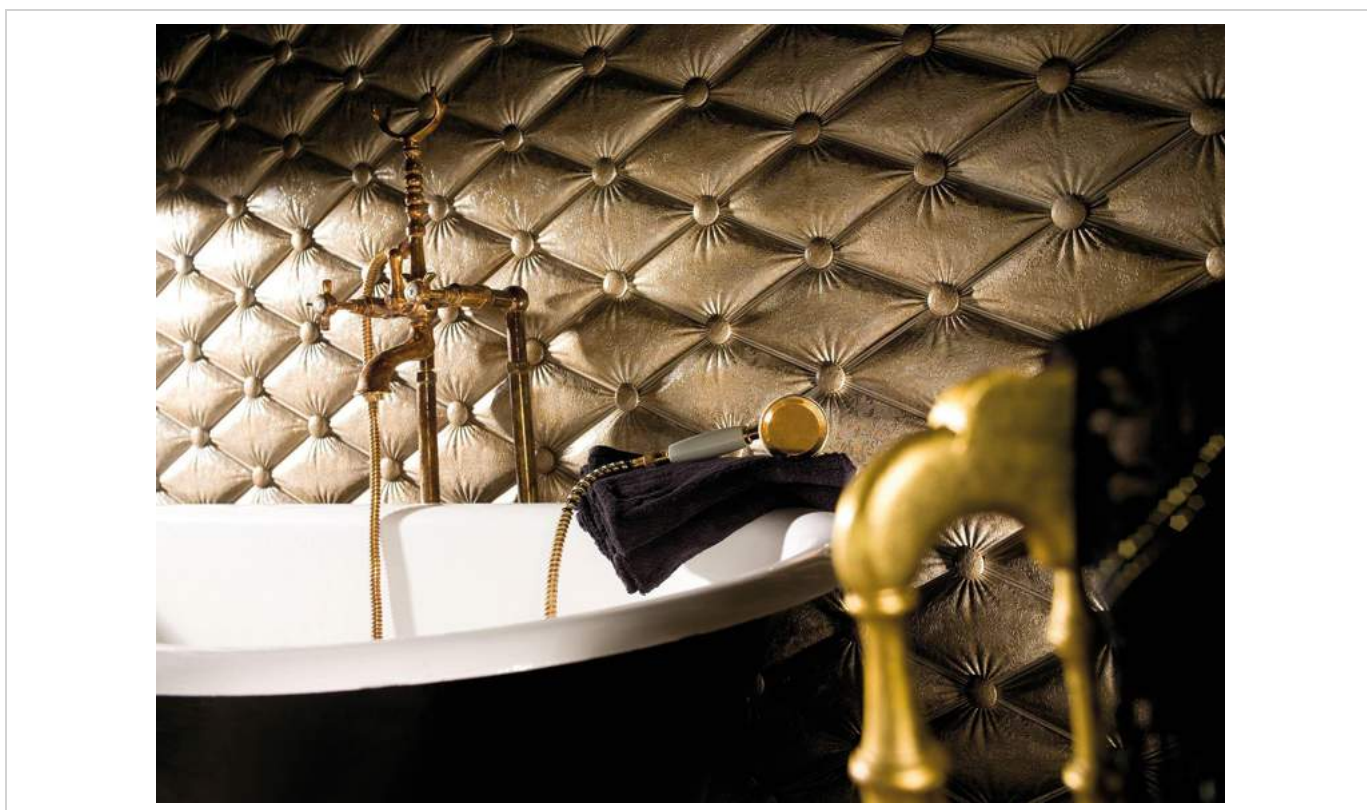

MURETTO CROSS WHITE | 30x30 (12"x12")  
SP.2040 | Wall | Others

MALLA METALIS WHITE | 30,1x30,1 (12"x12")  
SP.2050 | Wall

MOSAICO SAHARA MARBLE | 30x30 (12"x12")  
SP.2037 | Wall | Others

PHOTO GALLERY

BOARDS