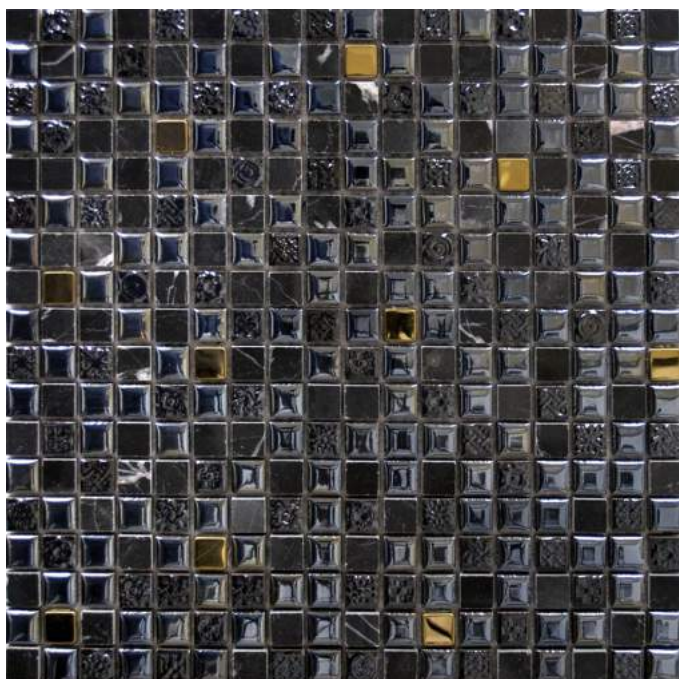

MOSAICO TRACIA NEGRO | 30x30 (12"x12")
SP.2037 | Wall | Others