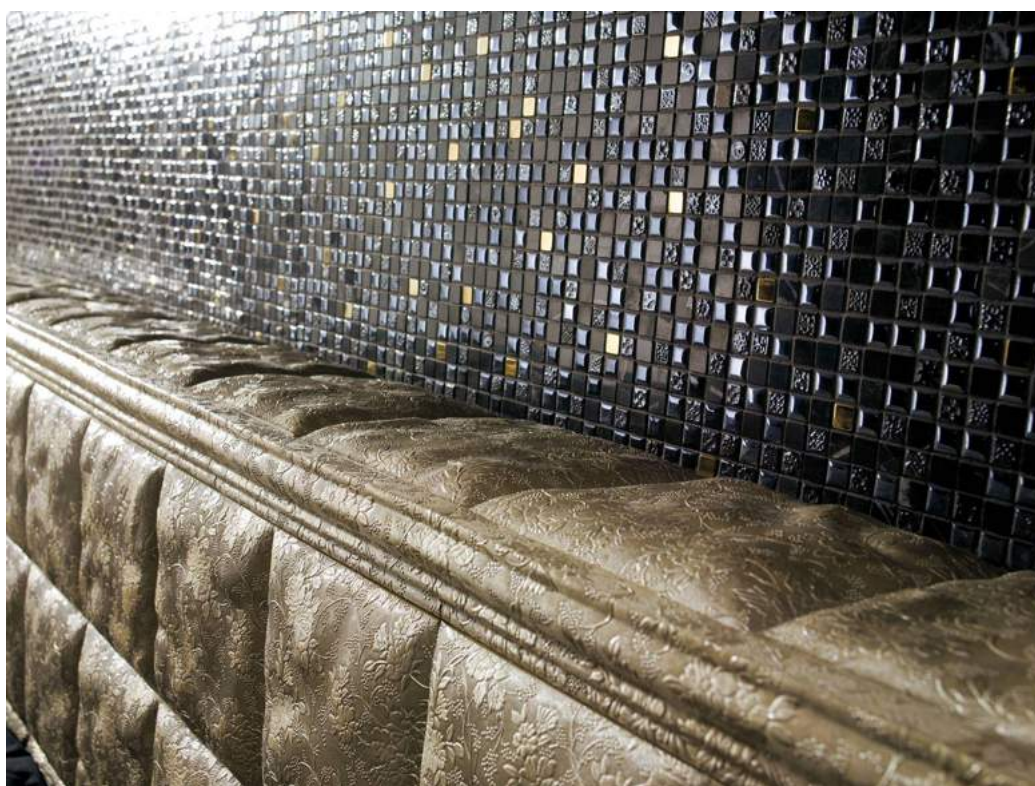

MURETTO CROSS WHITE | 30x30 (12"x12")  
SP.2040 | Wall | Others

MALLA METALIS WHITE | 30,1x30,1 (12"x12")  
SP.2050 | Wall

MOSAICO SAHARA MARBLE | 30x30 (12"x12")  
SP.2037 | Wall | Others

PHOTO GALLERY

BOARDS