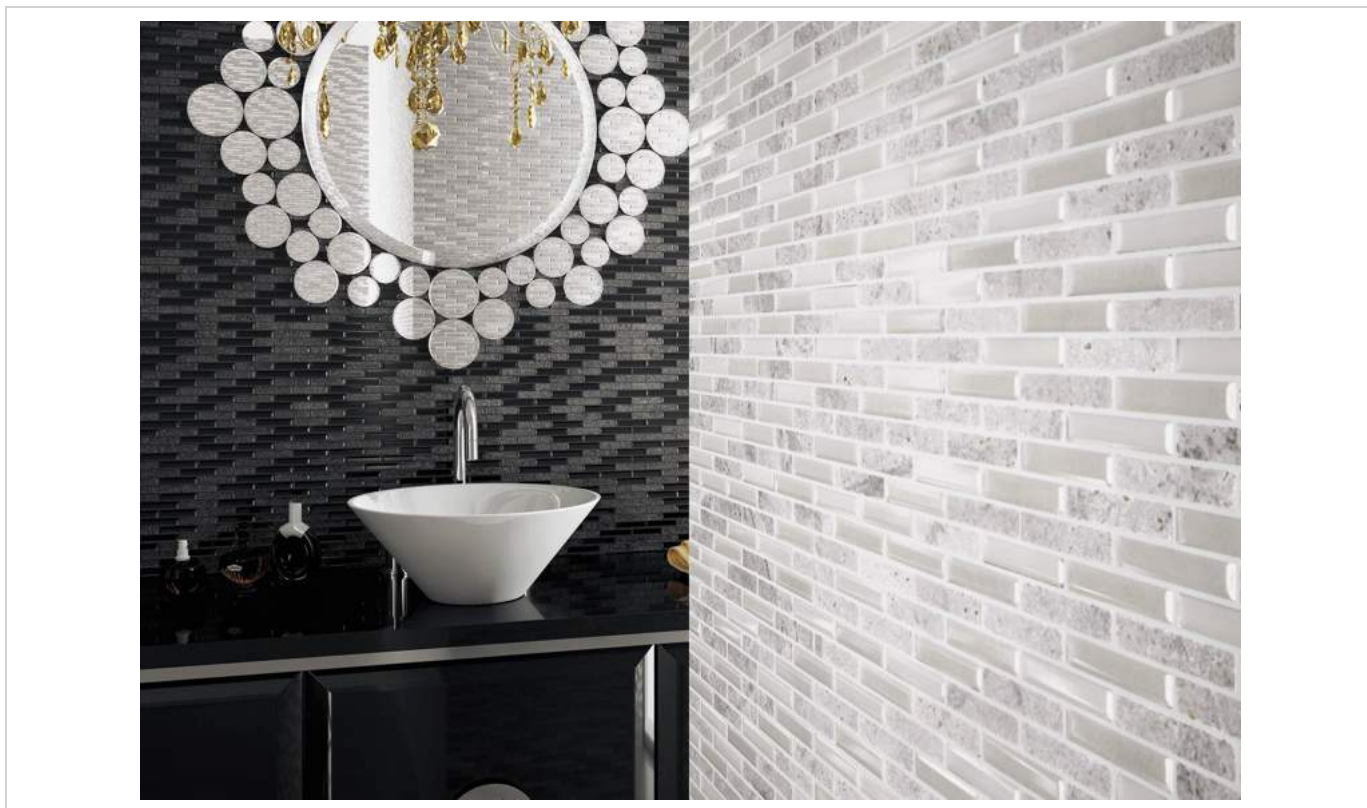

MURETTO CROSS WHITE | 30x30 (12"x12")  
SP.2040 | Wall | Others

MALLA METALIS WHITE | 30,1x30,1 (12"x12")  
SP.2050 | Wall

MOSAICO SAHARA MARBLE | 30x30 (12"x12")  
SP.2037 | Wall | Others

PHOTO GALLERY

BOARDS