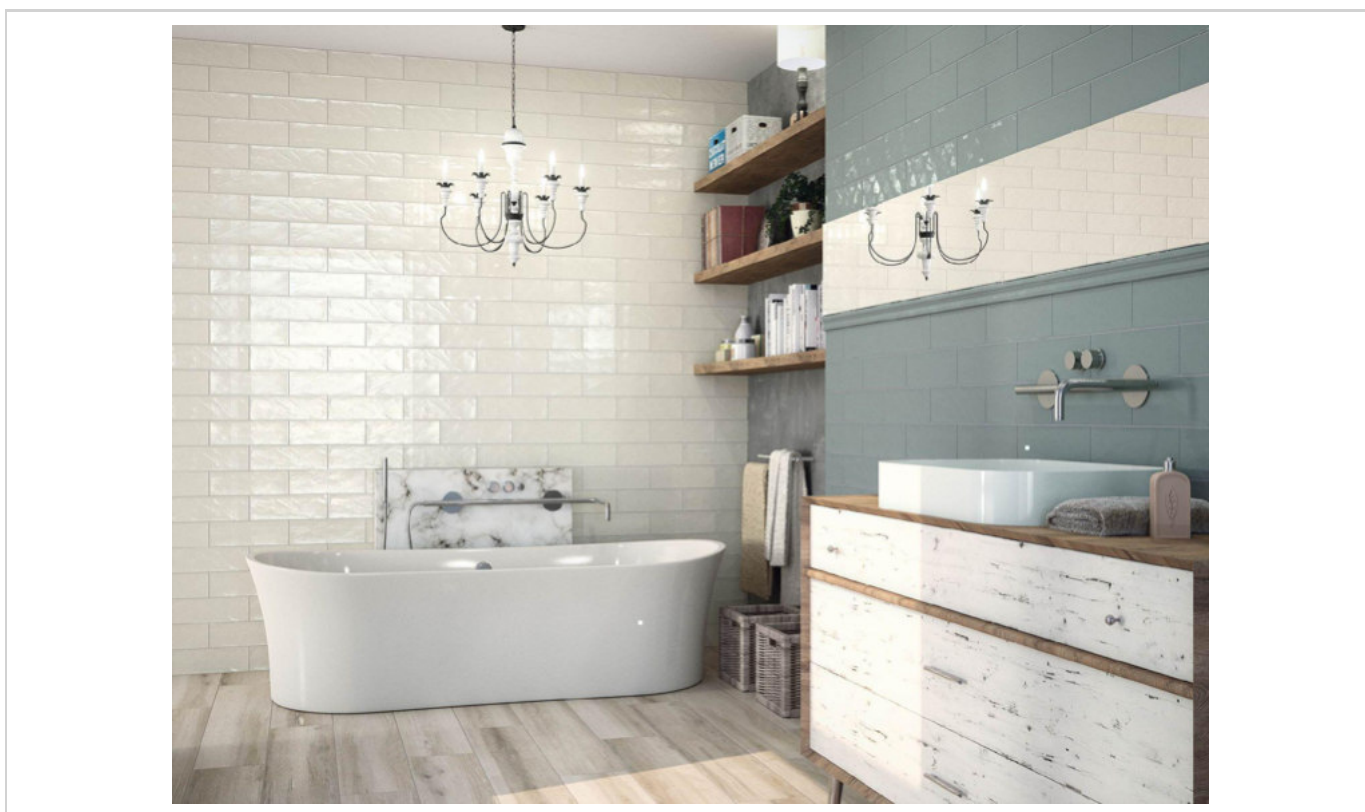

MIX DECOR

DECOR BULEVAR WARM | 10x30.5 (4"x12")
G.32 | Wall | White body tile

DECOR BULEVAR COLD | 10x30.5 (4"x12")
G.32 | Wall | White body tile

PHOTO GALLERY

BOARDS

CIFRE GROUP™
www.cifre.com

series **Bulevar**