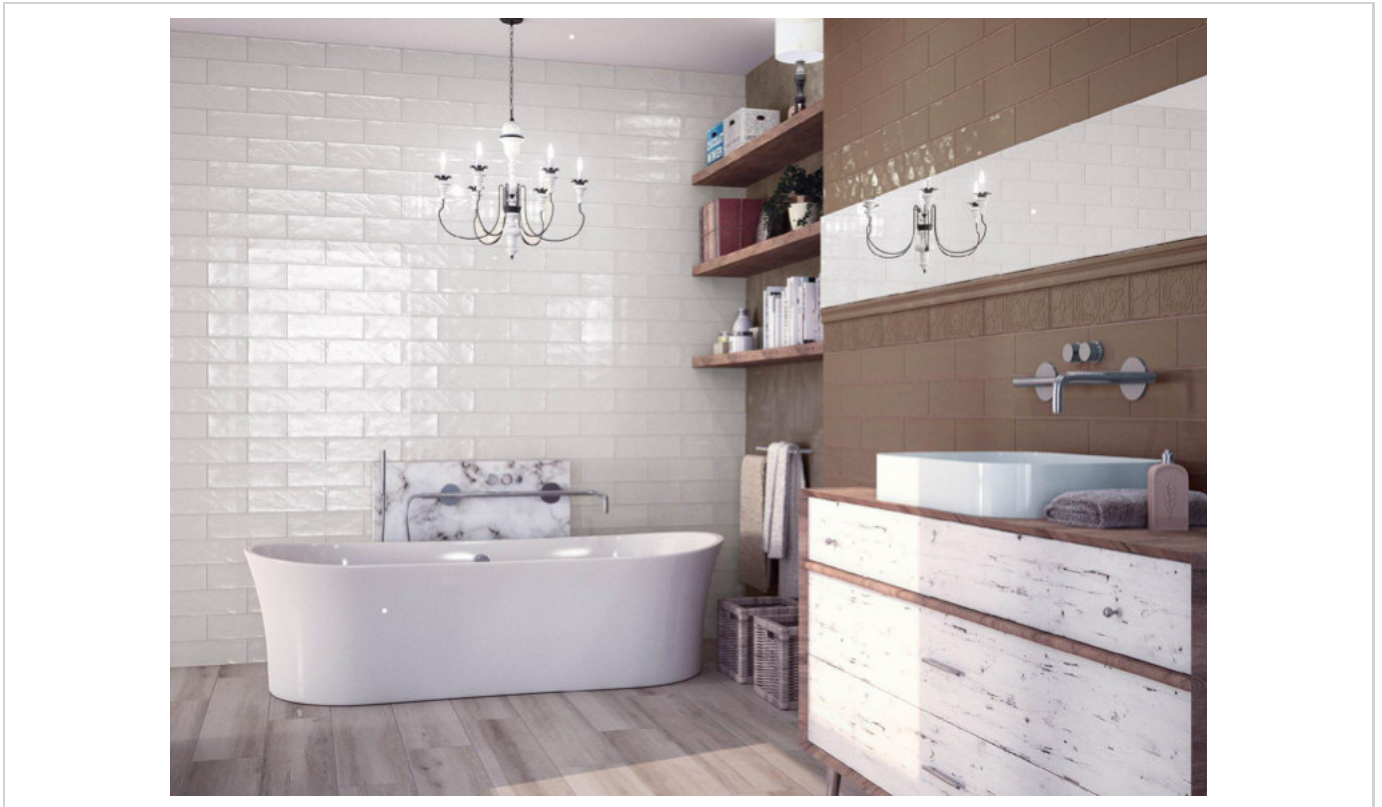

MIX DECOR

DECOR BULEVAR WARM | 10x30.5 (4"x12")
G.32 | Wall | White body tile

DECOR BULEVAR COLD | 10x30.5 (4"x12")
G.32 | Wall | White body tile

PHOTO GALLERY

BOARDS

CIFRE GROUP™
www.cifre.com

series **Bulevar**