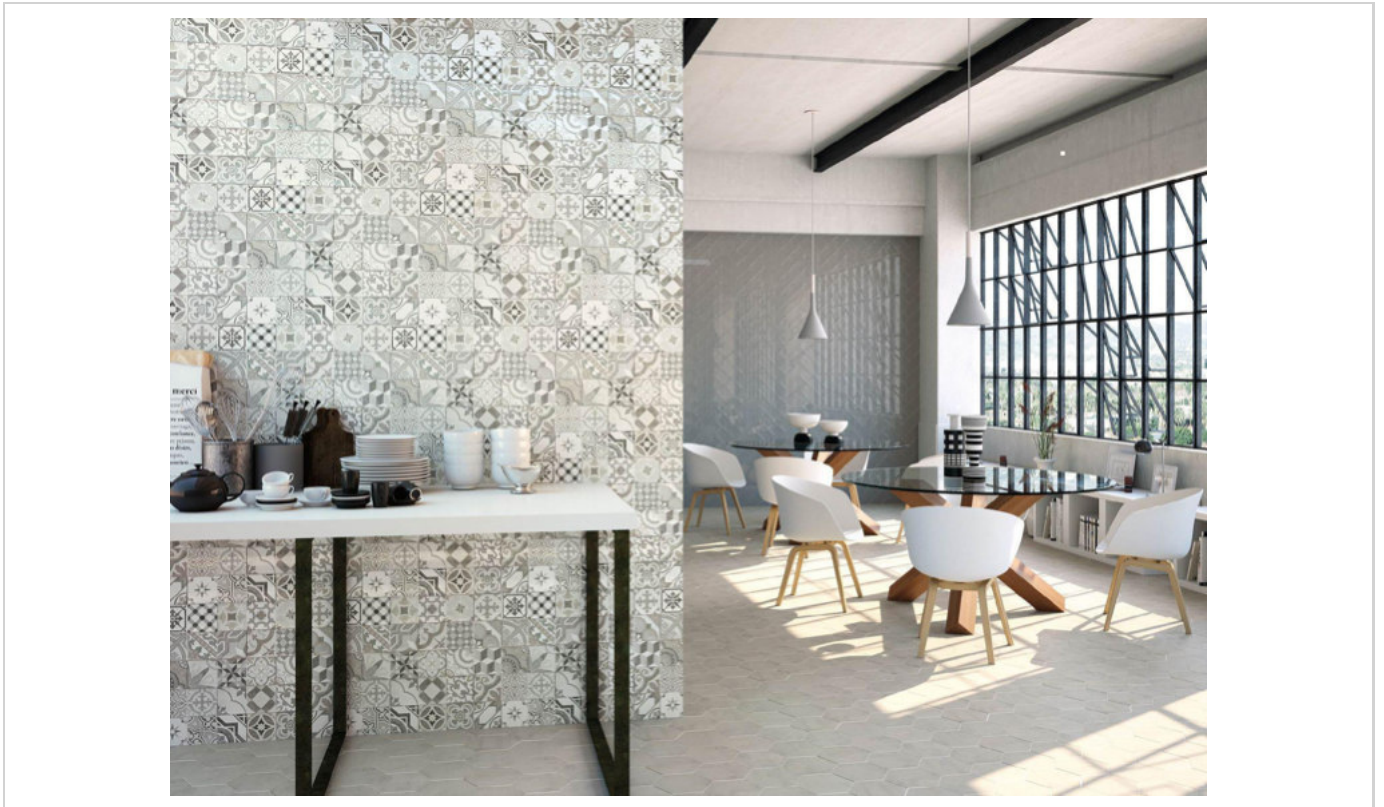

MIX DECOR

DECOR BULEVAR WARM | 10x30.5 (4"x12")
G.32 | Wall | White body tile

DECOR BULEVAR COLD | 10x30.5 (4"x12")
G.32 | Wall | White body tile

PHOTO GALLERY

BOARDS

CIFRE GROUP™
www.cifre.com

series **Bulevar**