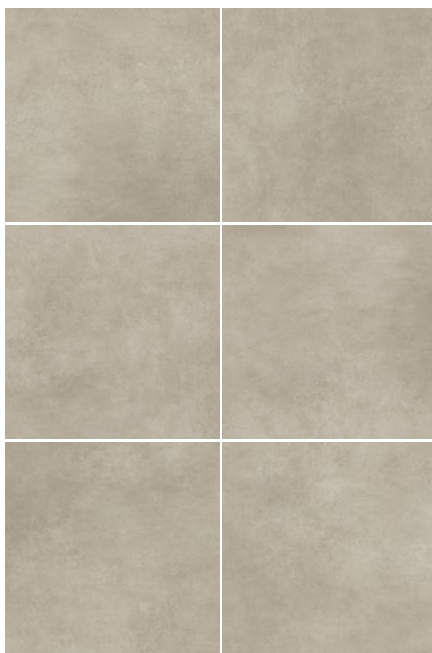

Variationsvielfalt | Shade variation | Variation chromatique

sand grey