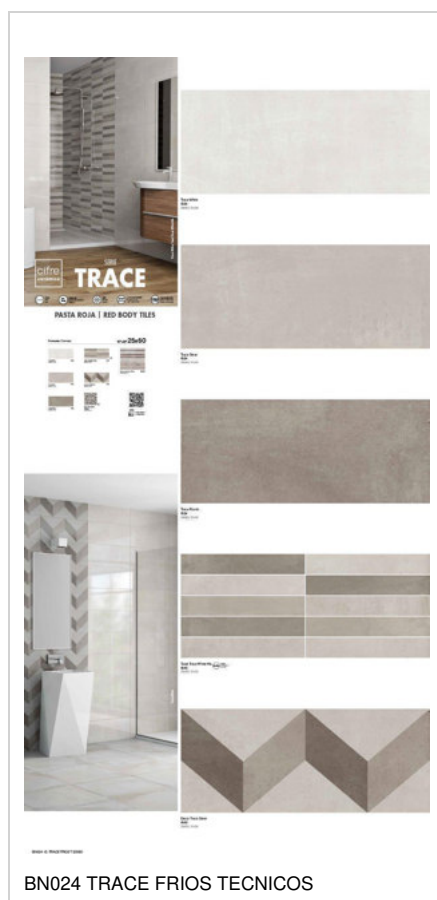

**SERIES
TRACE**

25x60 (10"x24")

IVORY

TRACE IVORY | 25x60 (10"x24")
G.24 | Wall | Red body tiles

DECOR TRACE IVORY | 25x60 (10"x24")
G.43 | Wall | Red body tiles

COMPOSICION BEAT IVORY | 40x50 (16"x20")
SP.2060 | Wall | Red body tiles

WHITE

TRACE WHITE | 25x60 (10"x24")
G.24 | Wall | Red body tiles

DECOR TRACE WHITE | 25x60 (10"x24")
G.43 | Wall | Red body tiles

COMPOSICION BEAT WHITE | 40x50 (16"x20")
SP.2060 | Wall | Red body tiles

MIX DECOR

TESEL TRACE IVORY MIX | 25x60 (10"x24")
G.43 | Wall | Red body tiles

TESEL TRACE WHITE MIX | 25x60 (10"x24")
G.43 | Wall | Red body tiles

MOSAICO TRACE COLD | 30x30 (12"x12")
SP.2040 | Wall | Red body tiles

MOSAICO TRACE WARM | 30x30 (12"x12")
SP.2040 | Wall | Red body tiles

PHOTO GALLERY

BOARDS

DISPLAYS

PACKING

Size	TYPE OF PRODU...	units/box	m ² /box	kg/box	boxes/pallet	m ² /pallet	kg/pallet
25x60 (10"x24")	Base	7	1.05	18.44	64	67.20	1180
25x60 (10"x24")	Base	7	1.05	18.90	64	67.20	1209.60
25x60 (10"x24")	Decor	7	1.05	18.90	64	67.20	1209.60
25x60 (10"x24")	Decor	7	1.05	18.44	64	67.20	1180
30x30 (12"x12")	Mosaic	9	0.81	15.03	44	35.64	661
40x50 (16"x20")	Decor	3	0.90	16.05	48	43.20	770