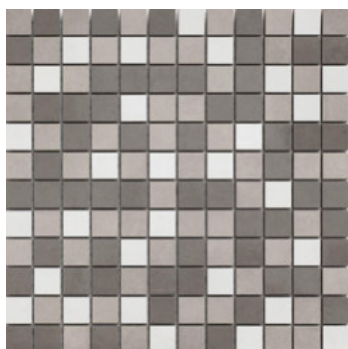

**SERIES
TRACE**

25x60 (10"x24")

IVORY

TRACE IVORY | 25x60 (10"x24")
G.24 | Wall | Red body tiles

DECOR TRACE IVORY | 25x60 (10"x24")
G.43 | Wall | Red body tiles

COMPOSICION BEAT IVORY | 40x50 (16"x20")
SP.2060 | Wall | Red body tiles

MOKA

TRACE MOKA | 25x60 (10"x24")
G.24 | Wall | Red body tiles

PLOMB

TRACE PLOMB | 25x60 (10"x24")
G.24 | Wall | Red body tiles

SILVER

TRACE SILVER | 25x60 (10"x24")
G.24 | Wall | Red body tiles

VISION

TRACE VISION | 25x60 (10"x24")
G.24 | Wall | Red body tiles

WHITE

TRACE WHITE | 25x60 (10"x24")
G.24 | Wall | Red body tiles

DECOR TRACE WHITE | 25x60 (10"x24")
G.43 | Wall | Red body tiles

COMPOSICION BEAT WHITE | 40x50 (16"x20")
SP.2060 | Wall | Red body tiles

MIX DECOR

TESEL TRACE IVORY MIX | 25x60 (10"x24")
G.43 | Wall | Red body tiles

TESEL TRACE WHITE MIX | 25x60 (10"x24")
G.43 | Wall | Red body tiles

MOSAICO TRACE COLD | 30x30 (12"x12")
SP.2040 | Wall | Red body tiles