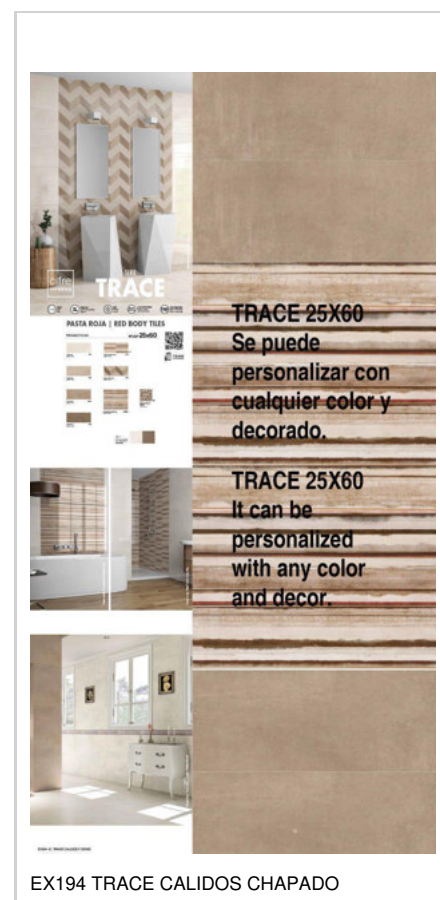

**SERIES
TRACE**

25x60 (10"x24")

IVORY

TRACE IVORY | 25x60 (10"x24")
G.24 | Wall | Red body tiles

DECOR TRACE IVORY | 25x60 (10"x24")
G.43 | Wall | Red body tiles

COMPOSICION BEAT IVORY | 40x50 (16"x20")
SP.2060 | Wall | Red body tiles

WHITE

TRACE WHITE | 25x60 (10"x24")
G.24 | Wall | Red body tiles

DECOR TRACE WHITE | 25x60 (10"x24")
G.43 | Wall | Red body tiles

COMPOSICION BEAT WHITE | 40x50 (16"x20")
SP.2060 | Wall | Red body tiles

MIX DECOR

TESEL TRACE IVORY MIX | 25x60 (10"x24")
G.43 | Wall | Red body tiles

TESEL TRACE WHITE MIX | 25x60 (10"x24")
G.43 | Wall | Red body tiles

MOSAICO TRACE COLD | 30x30 (12"x12")
SP.2040 | Wall | Red body tiles

MOSAICO TRACE WARM | 30x30 (12"x12")
SP.2040 | Wall | Red body tiles

PHOTO GALLERY

BOARDS

DISPLAYS

PACKING

Size	TYPE OF PRODU...	units/box	m ² /box	kg/box	boxes/pallet	m ² /pallet	kg/pallet
25x60 (10"x24")	Base	7	1.05	18.44	64	67.20	1180
25x60 (10"x24")	Base	7	1.05	18.90	64	67.20	1209.60
25x60 (10"x24")	Decor	7	1.05	18.90	64	67.20	1209.60
25x60 (10"x24")	Decor	7	1.05	18.44	64	67.20	1180
30x30 (12"x12")	Mosaic	9	0.81	15.03	44	35.64	661
40x50 (16"x20")	Decor	3	0.90	16.05	48	43.20	770