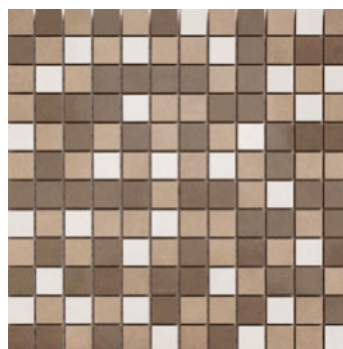

**SERIES
TRACE**

25x60 (10"x24")

IVORY

TRACE IVORY | 25x60 (10"x24")
G.24 | Wall | Red body tiles

DECOR TRACE IVORY | 25x60 (10"x24")
G.43 | Wall | Red body tiles

COMPOSICION BEAT IVORY | 40x50 (16"x20")
SP.2060 | Wall | Red body tiles

MOKA

TRACE MOKA | 25x60 (10"x24")
G.24 | Wall | Red body tiles

PLOMB

TRACE PLOMB | 25x60 (10"x24")
G.24 | Wall | Red body tiles

SILVER

TRACE SILVER | 25x60 (10"x24")
G.24 | Wall | Red body tiles

VISION

TRACE VISION | 25x60 (10"x24")
G.24 | Wall | Red body tiles

WHITE

TRACE WHITE | 25x60 (10"x24")
G.24 | Wall | Red body tiles

DECOR TRACE WHITE | 25x60 (10"x24")
G.43 | Wall | Red body tiles

COMPOSICION BEAT WHITE | 40x50 (16"x20")
SP.2060 | Wall | Red body tiles

MIX DECOR

TESEL TRACE IVORY MIX | 25x60 (10"x24")
G.43 | Wall | Red body tiles

TESEL TRACE WHITE MIX | 25x60 (10"x24")
G.43 | Wall | Red body tiles

MOSAICO TRACE COLD | 30x30 (12"x12")
SP.2040 | Wall | Red body tiles