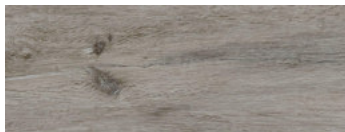

OAK

HAMPTON OAK | 20x120 (8"x48")  
G.90 | Porcelain | White body tile

HAMPTON OAK | 22.5x60 (9"x24")  
G.22 | Floor | Red body tiles

PEARL

---

HAMPTON PEARL | 20x120 (8"x48")  
G.90 | Porcelain | White body tile