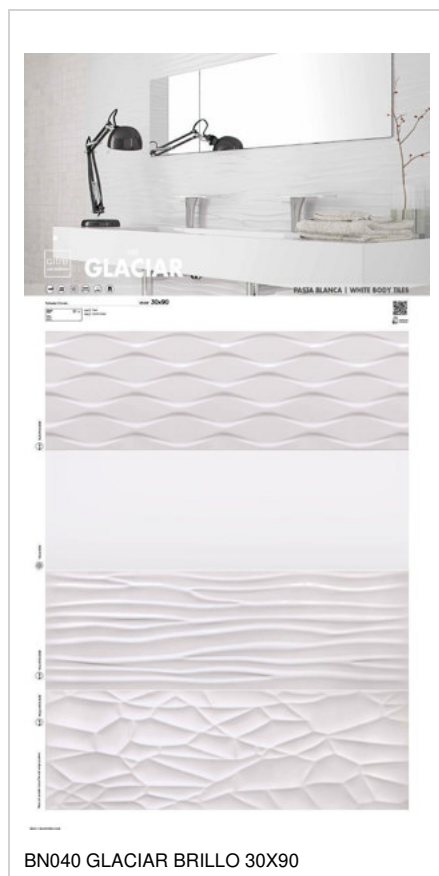

**NUDE WHITE MATE** | 30x90 (12"x36")  
G.112 | Wall | White body tile

**WAVE WHITE BRILLO** | 30x90 (12"x36")  
G.112 | Wall | White body tile

**WAVE WHITE MATE** | 30x90 (12"x36")  
G.112 | Wall | White body tile

PHOTO GALLERY

BOARDS

DISPLAYS

EXPOSITOR INCLINABLE 60X120

EXPOSITOR MALAGA 24

CUNA 60X120

POOLSHARE 15P+2P

EXPOSITOR POOLSHARE 24+3P