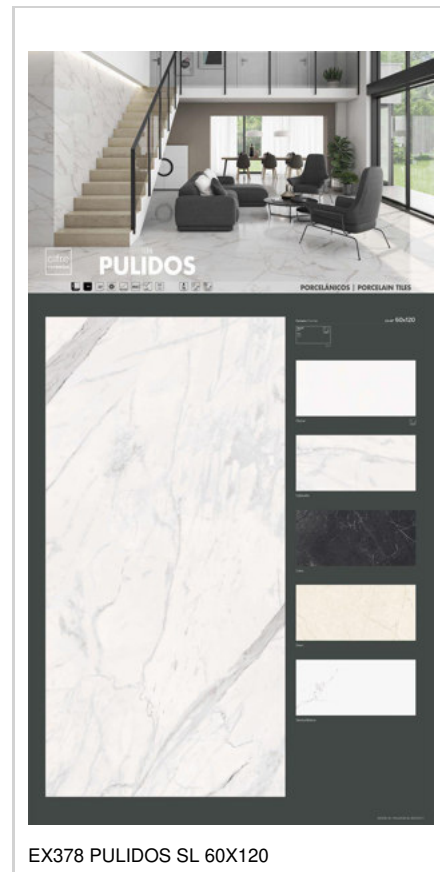

**NUDE WHITE MATE** | 30x90 (12"x36")  
G.112 | Wall | White body tile

**WAVE WHITE BRILLO** | 30x90 (12"x36")  
G.112 | Wall | White body tile

**WAVE WHITE MATE** | 30x90 (12"x36")  
G.112 | Wall | White body tile

PHOTO GALLERY

BOARDS

DISPLAYS

EXPOSITOR INCLINABLE 60X120

EXPOSITOR MALAGA 24

CUNA 60X120

POOLSHARE 15P+2P

EXPOSITOR POOLSHARE 24+3P