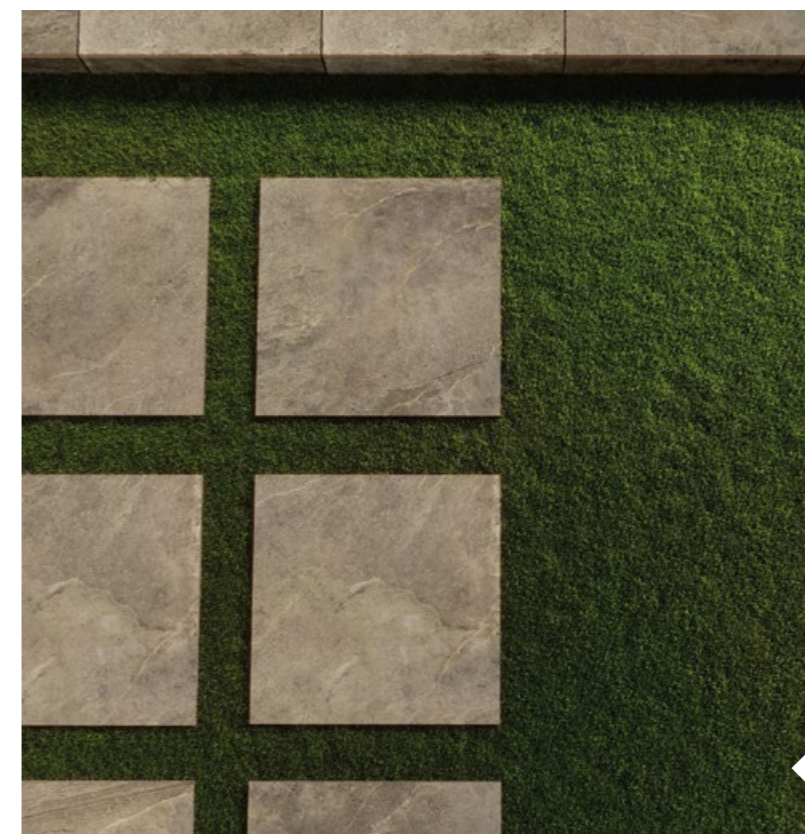

Design taken from the natural world makes the Cliff collection tiles a perfect backdrop for the lush greenery of a garden.