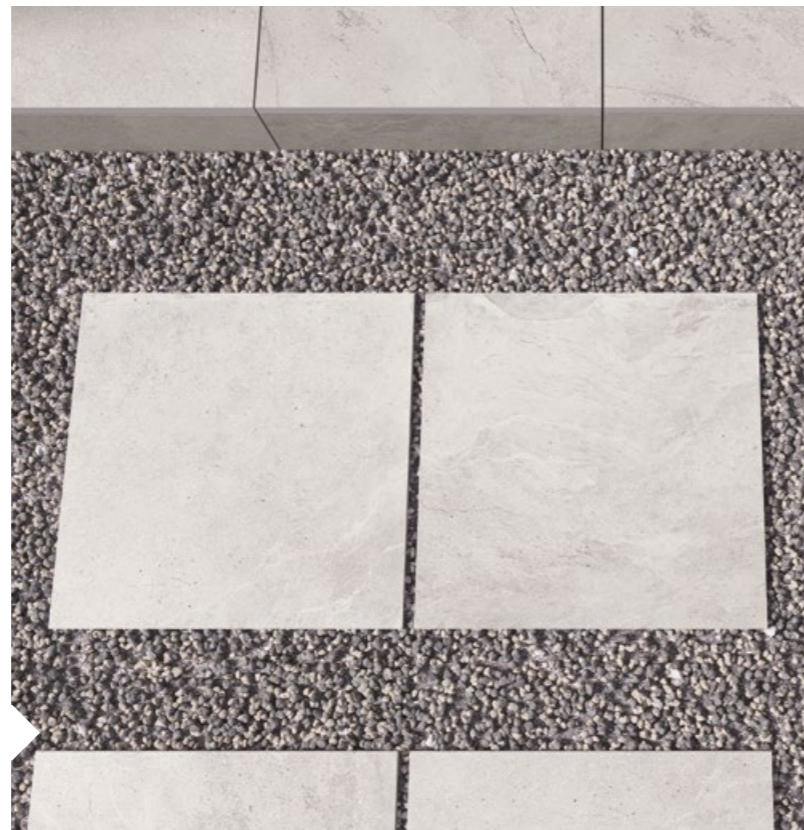

Cliff 2.0 CF14 anthracite 60x60

CF14 / anthracite

Stone-inspired tiles in four colors are a universal way to emphasize the building's architecture and add some character to terraces and garden paths.

Collection  
**Cliff 2.0**

Cliff 2.0 CF12 grey 60x60

CF12 / grey

It's worth using solutions that complement one another in order to create a coherent design on a terrace and in the garden space. Tiles from the 2.0 collection can be used, among other spaces, on ventilated terraces.

**Cliff 2.0** CF10 light grey 60x60

CF10  
/ light grey

Tiles 2.0 give us almost unlimited compositional possibilities – we can lay them directly on the ground: grass, gravel sand, or on special mounting pads.