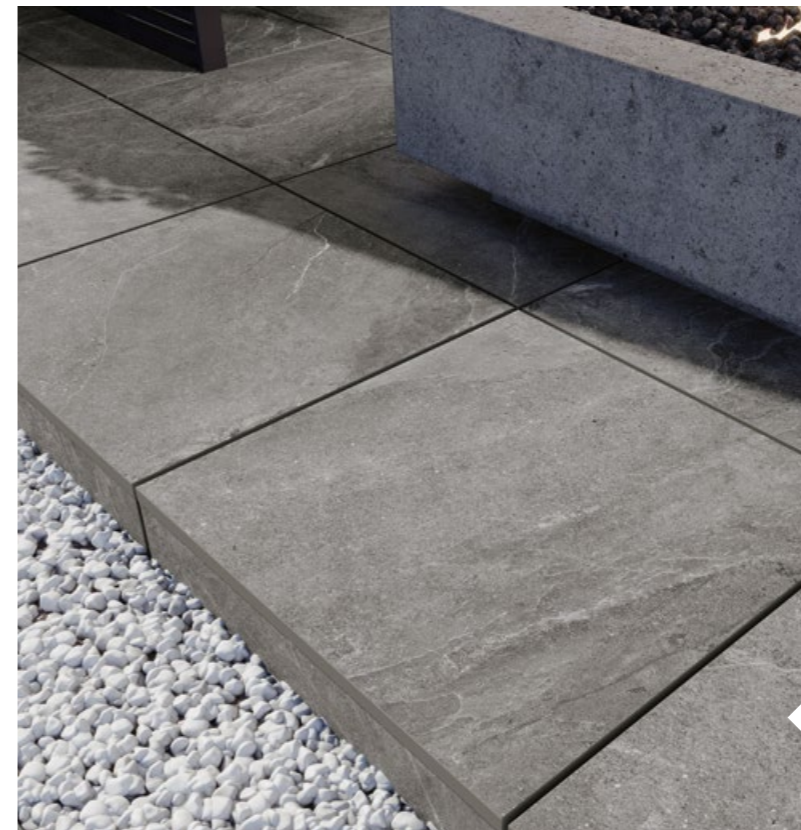

Cliff 2.0 CF14 anthracite 60x60

CF14 / anthracite

Stone-inspired tiles in four colors are a universal way to emphasize the building's architecture and add some character to terraces and garden paths.

Collection  
**Cliff 2.0**

Cliff 2.0 CF12 grey 60x60

CF12 / grey

It's worth using solutions that complement one another in order to create a coherent design on a terrace and in the garden space. Tiles from the 2.0 collection can be used, among other spaces, on ventilated terraces.

**Cliff 2.0** CF10 light grey 60x60

CF10  
/ light grey

Tiles 2.0 give us almost unlimited compositional possibilities – we can lay them directly on the ground: grass, gravel sand, or on special mounting pads.