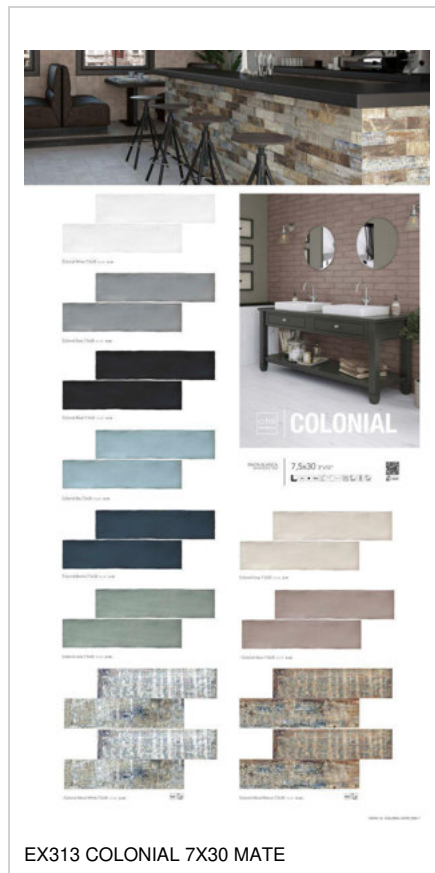

QUARTER ROUND COLONIAL WHITE BRILLO | 1.5x30 (0.6"x12")
SP.2009 | Wall | White body tile

COLONIAL WOOD WHITE MATE | 7.5x30 (3"x12")
G.126 | Wall | White body tile

MOLDURA COLONIAL WHITE MATE | 5x30 (2"x12")
SP.2008 | Wall | White body tile

QUARTER ROUND COLONIAL WHITE MATE | 1.5x30 (0.6"x12")
SP.2009 | Wall | White body tile

PHOTO GALLERY

BOARDS

DISPLAYS

BOX BRICK&MORE; COLONIAL

CUNA TOTAL WOODMOTION

EXPOSITOR MALAGA 24

EXPOSITOR APOLO 24P