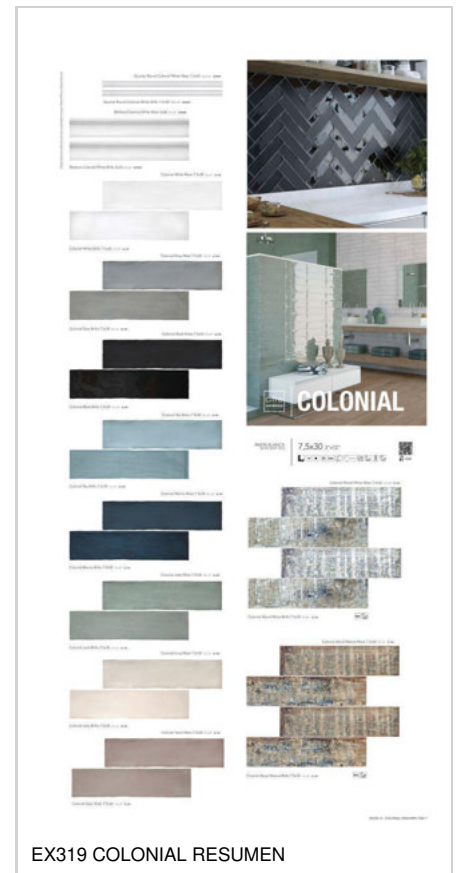

QUARTER ROUND COLONIAL WHITE MATE | 1.5x30 (0.6"x12")
SP.2009 | Wall | White body tile

PHOTO GALLERY

BOARDS

DISPLAYS

BOX BRICK&MORE; COLONIAL

CUNA TOTAL WOODMOTION

EXPOSITOR MALAGA 24

EXPOSITOR APOLO 24P