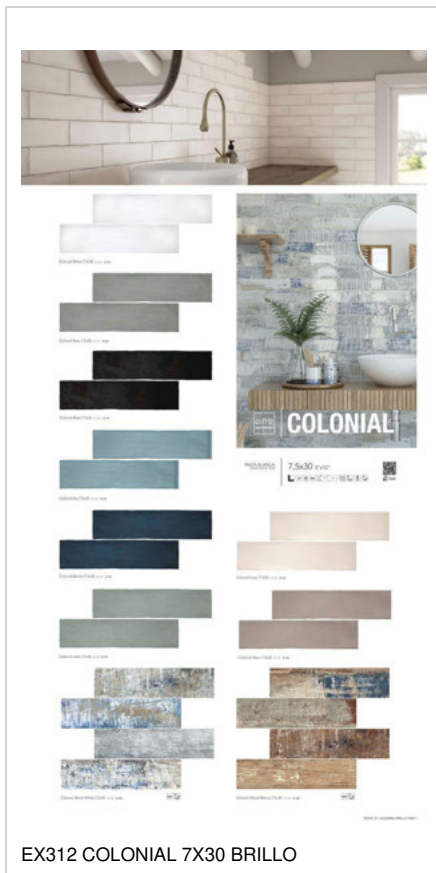

QUARTER ROUND COLONIAL WHITE BRILLO | 1.5x30 (0.6"x12")
SP.2009 | Wall | White body tile

COLONIAL WOOD WHITE MATE | 7.5x30 (3"x12")
G.126 | Wall | White body tile

MOLDURA COLONIAL WHITE MATE | 5x30 (2"x12")
SP.2008 | Wall | White body tile

QUARTER ROUND COLONIAL WHITE MATE | 1.5x30 (0.6"x12")
SP.2009 | Wall | White body tile

PHOTO GALLERY

BOARDS

DISPLAYS

BOX BRICK&MORE; COLONIAL

CUNA TOTAL WOODMOTION

EXPOSITOR MALAGA 24

EXPOSITOR APOLO 24P